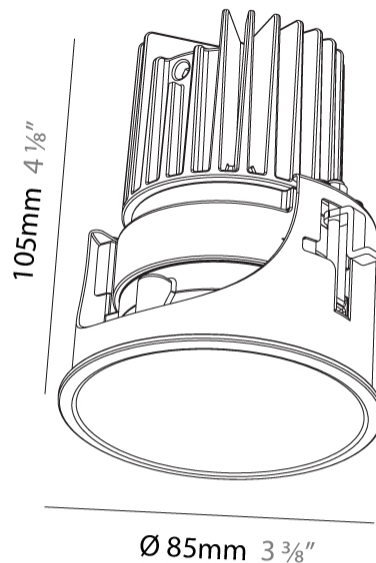

PHYSICAL

Aperture Sizes - Downlights: 3"
Shape: Round
Diameter (mm): 85
Diameter (in): 3 3/8"
Height (mm): 105
Height (in): 4 1/8"
Ceiling Thickness (mm): 5 - 30
Ceiling Thickness (in): 3/16 - 1 3/16
Min. Recessing Depth (mm): 110
Min. Recessing Depth (in): 4 5/16"
Weight (kg): 0.322
Weight (lbs): 0.71
Installation Requirement: Non-insulated Ceiling only
Fixture Finish: SSR / BKV / CWI / CRY / HAB / UFT / ITA / RUA / FTG / MYG / LOD / PUS / FRO / FUP / KIA / POP / BLS / SPG / MEY / GOH / CHC / COM / ABZ / JAG / OBR / MOS / ROR
Fixture Material: Aluminum Die Cast
Cut-out Measurements: D = 80mm / 3 1/8"

ELECTRICAL

Lamp Type: LED (Zhaga Standard)
Input Wattage (W): 14.3
Total Output Wattage (W): 13
Dimming: Tri-Mode (Non-Dimming and Phase Dimming (120Vac only) and 0-10V Dimming)
Driver Included: No
Driver Location: Recessed Housing
Driver Type: Constant current - Universal
Driver Class: Class 2
Housing: See components
Input Voltage (V): 120 - 277
Constant Current (MA): 350

LED

Number of LEDs: 1
Color Temperature (°K): 2700 / 3000 / 3500 / 4000
Max. Delivered Lumen (lm): 880 / 920 / 960 / 990
Nominal Lumen (lm): 1304 / 1352 / 1421 / 1450
CRI: >90 CRI
Lamp Life (hrs): 50000

OPTICAL

Reflector°: 20 / 42 / 60
Adjustability: Fixed

RATINGS AND CERTIFICATIONS

Certified By: Certified for North American Standards
IP rating: IP65